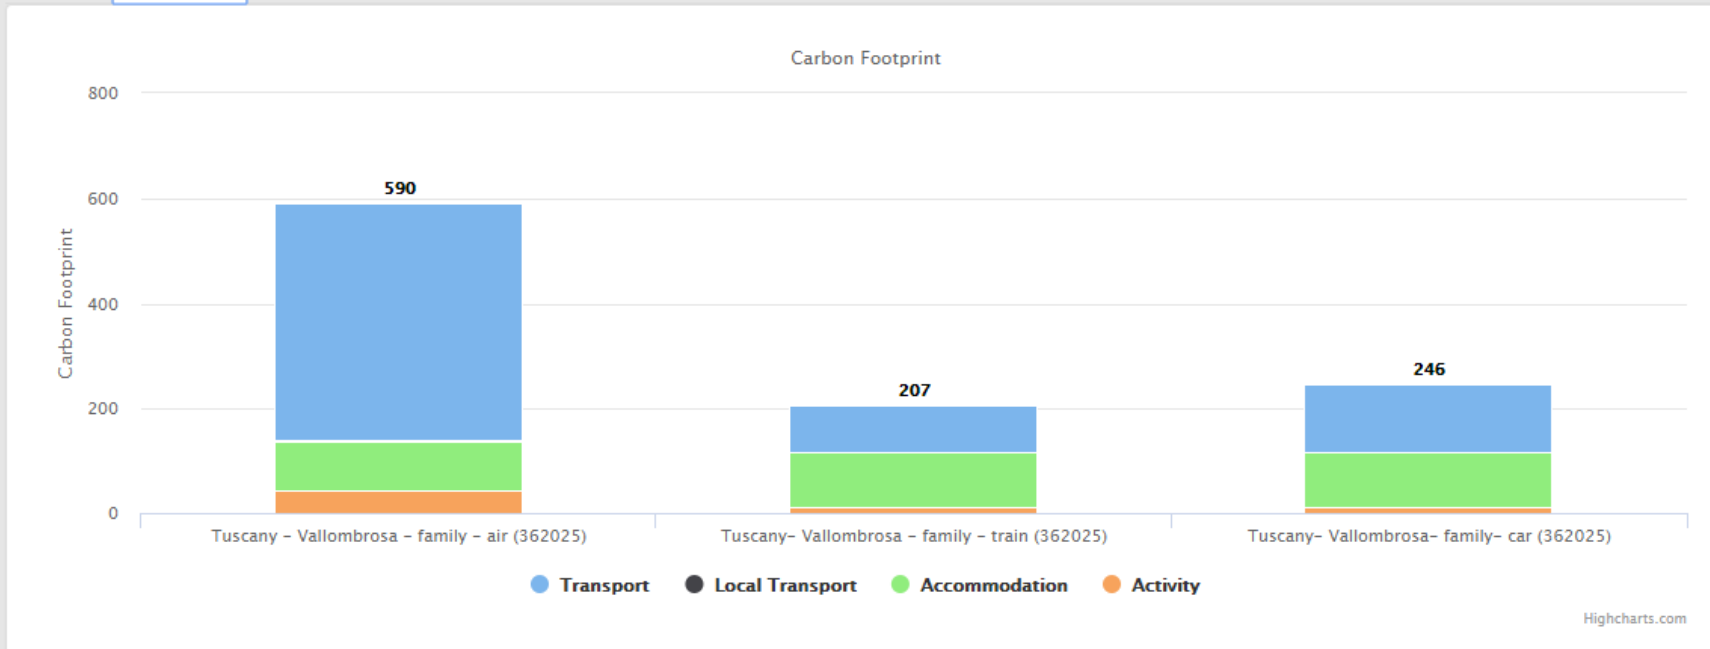

CARMACAL Calculator

Totals Per day Label

Category	Total CF	Avg. CF / Day
Transport	450	56
Local Transport	2	0
Accommodation	94	12
Activity	44	5
Total	590	74

Tuscany - Vallombrosa - family - air (362025)

Carbon Footprint

● Transport ● Local Transport ● Accommodation ● Activity
Highcharts.com

[« Back](#)

CARMACAL Calculator

Totals

Compare

[« Back](#)